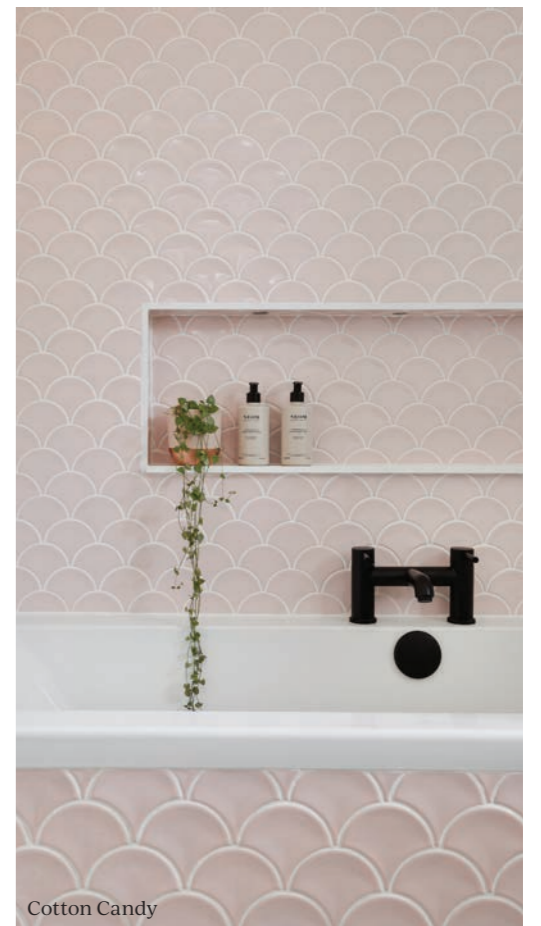

Gelato

PORCELAIN MOSAIC • GLOSS

Scallop-shaped tiles continue to be a hot trend for interiors and our Gelato design is available in a mouthwatering selection of sorbet and ice-cream shades. Use as splashbacks or feature areas and make your space sing.

Format (cm)	£m² inc VAT	Sheets/m²	Sold by
25.9 x 27.3 x 0.6	£176.81	14.14	Sheet

Suitable for interior walls. Supplied on mesh sheets for easy installation.