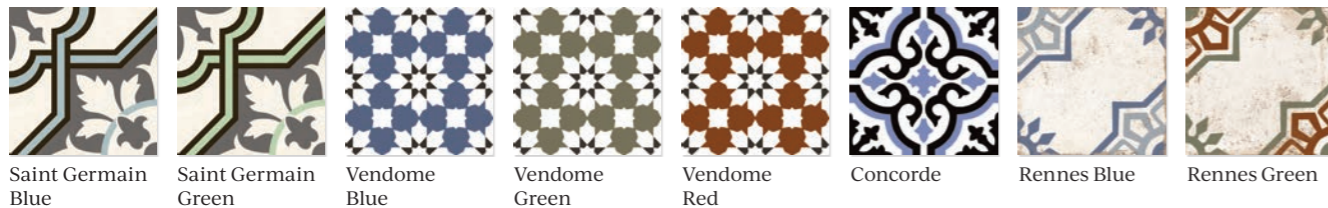

Avocado Cappuccino Forest Teal

Teal

Order Free Samples
of your favourite
stone & tiles

Belleville

PORCELAIN • MATT

The grand boulevards and romantic architecture of Paris were the inspiration for this collection of patterned tiles; offering quaint and eye-catching designs in bright tones reminiscent of the city of lights.