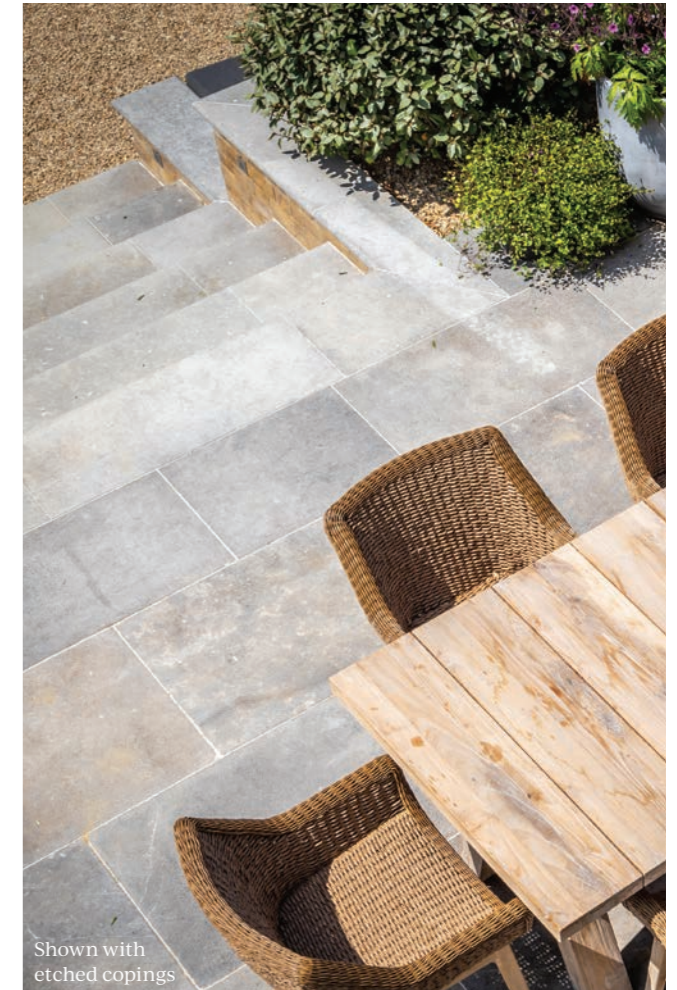

Corfe Limestone Collection

ETCHED FINISH

HONED FINISH

TUMBLED FINISH

TUMBLED & ETCHED FINISH

Natural Stone
LIMESTONE, SANDSTONE
& SLATE

The underlying grey in Corfe limestone is 'bleached' by the etching process, and so it does look quite different to the other finishes. The etching gives the stone a good grip finish for wet and exterior use as well as a fantastic, tactile look that works well in contemporary interiors.

With deep, moody tones of grey and charcoal highlights and lots of wonderful fossils and natural markings, Corfe limestone is reminiscent of the very hard limestones found on the Isle of Purbeck in Dorset.

Applying the tumbled finish to Corfe limestone adds a soft, rustic look and character to this natural stone. The beautiful moody tone of grey is the perfect foundation for homes.

The tumbled and etched finish has a modern yet rustic look, making it the perfect stone for fuss-free terraces, patios, and pools, whilst offering additional grip indoors.

Shown with etched copings

Format (cm)	£m² inc VAT	Sold by
60 x Random x 2	£125.00	1m²
Bullnose coping: 100 x 40 x 4	£186.11 each	Piece
Suitable for interior and exterior floors, pool surrounds, sealing required.		

Format (cm)	£m² inc VAT	Sold by
60 x Random x 1.5	£110.00	1m²
Suitable for interior walls and floors, sealing required.		

Format (cm)	£m² inc VAT	Sold by
60 x Random x 1.5	£110.00	1m²
Suitable for interior walls and floors, sealing required.		

Format (cm)	£m² inc VAT	Sold by
60 x Random x 2	£125.00	1m²
Parquet: 7.5 x 30 x 2	£120.00	1.01m²
Suitable for interior and exterior floors, pool surrounds, sealing required.