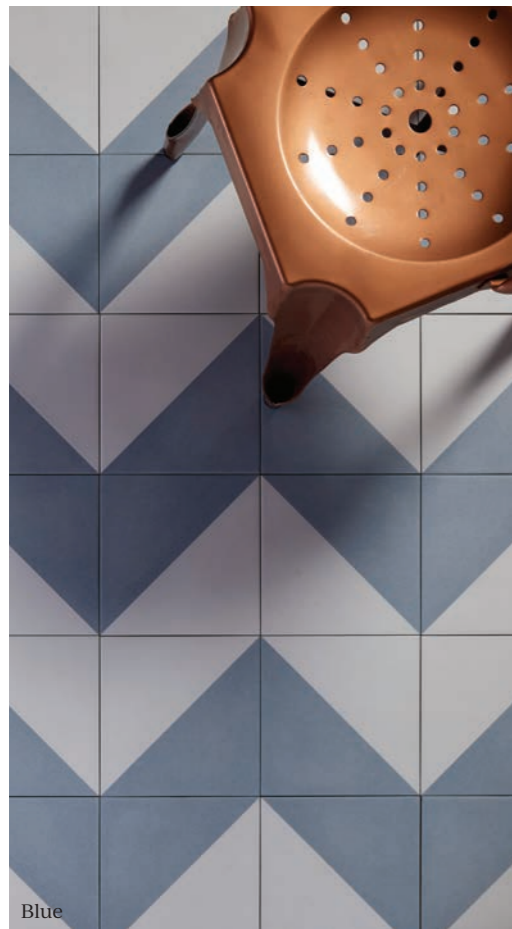

Image: @sophie_in_london

Parisian Café Tri

PORCELAIN • MATT

A replica of encaustic cement tile designs typically found in chic interiors and cafés of Paris. The muted, yet pretty, colour palette belies the inherent strength of these tiles and the added bonus of the low slip finish makes them highly versatile.

Format (cm)	£m²inc VAT	Sold by
20 x 20 x 0.8	£90.90	25 pieces (1m²)

Suitable for interior and domestic exterior walls and floors.
Slip rating: R10, PTV +36 when wet
Medium slip risk: This should not be used on pool surrounds and should be kept clean to maintain slip resistance.

Blue