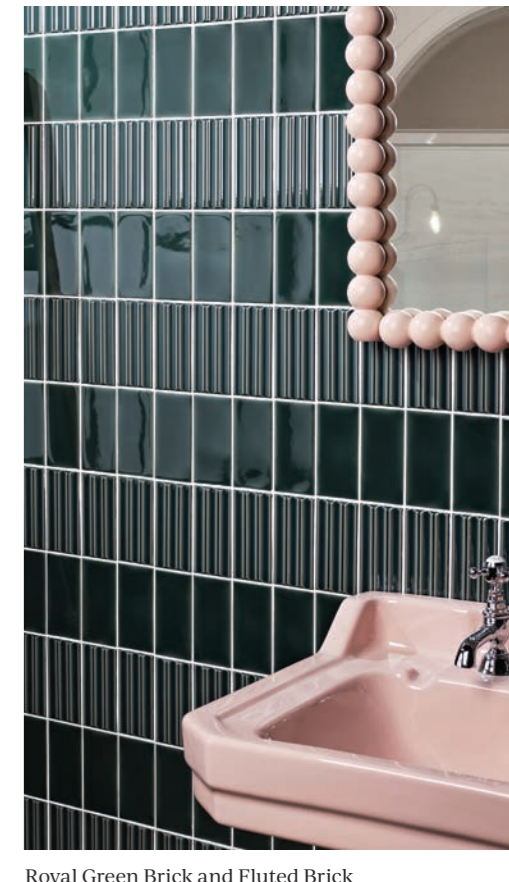

Coral Fluted Brick and Coral Square (walls) with Sequel Mint and Bianco 12.25 x 12.25 x 1.5cm (floor)

Deep White Brick and Peacock Blue Fluted Brick with Franklin Perla (floor)

Downlight the fluted brick for maximum impact.