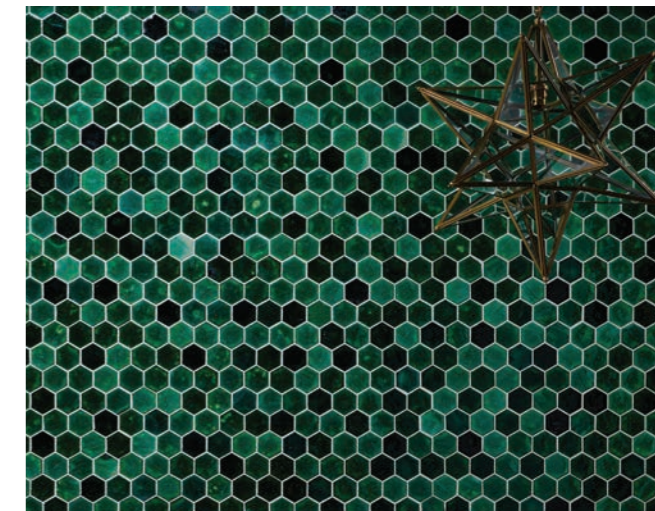

Emerald, shown with Tisbury Porcelain