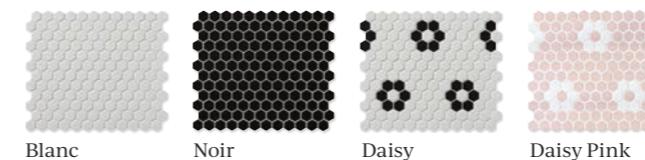

Mermaid's Garden with Signature White and Verdigris

Mono Hex

PORCELAIN MOSAIC · SATIN

Keeping it compact, these Mono Hex tiles are small and sweet with a mosaic design that add a luxe look to kitchens and bathrooms.