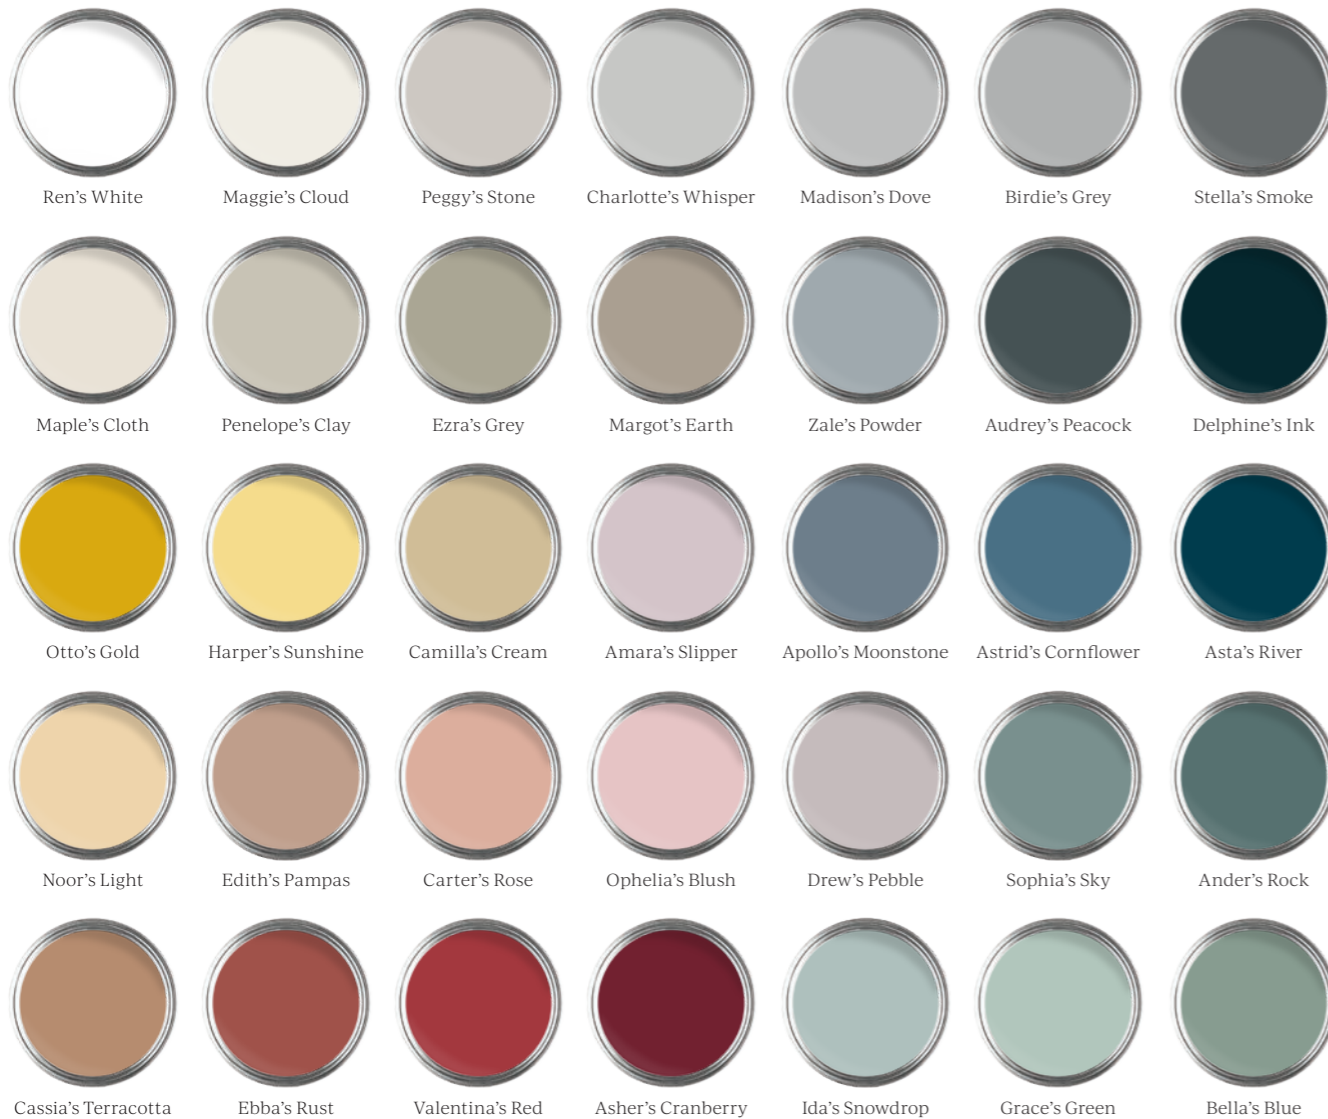

Our family business has been at the forefront of design for over thirty years, so we felt it was time to take everything we know about colour, style, finish and quality and pop it into a Proper Good Paint tin.

For good-looking homes