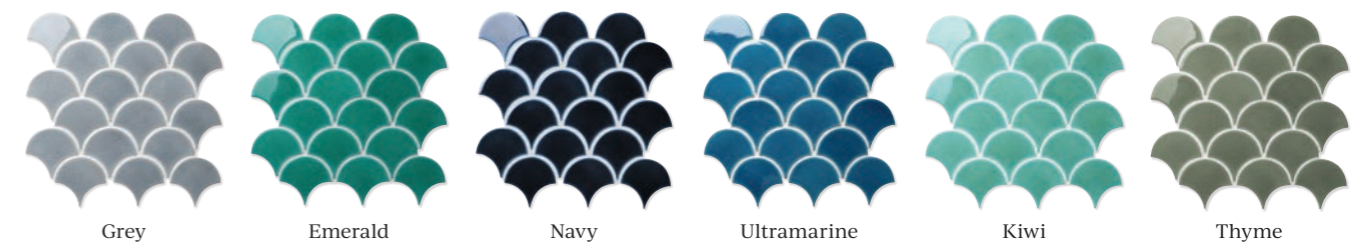

Navy

Grey

Grey

Emerald

Navy

Ultramarine

Kiwi

Thyme