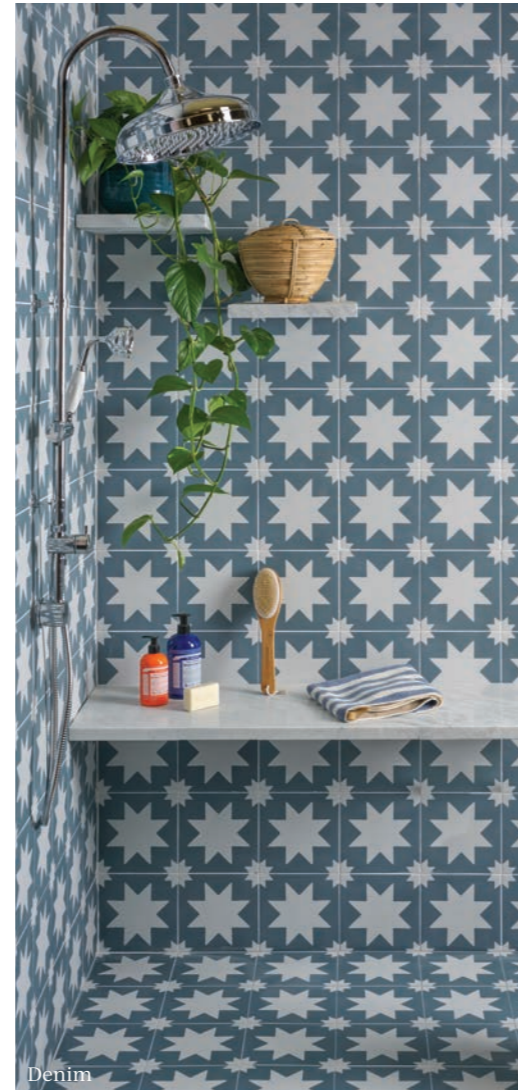

Latte

Memphis

PORCELAIN • MATT

These 20 x 20cm square porcelain tiles feature a decorative star print and are available in six on-trend colours including Denim and Khaki. You can use them both inside and out, on walls and floors, and we love the unrefined edges, which give the tiles a handmade encaustic feel.