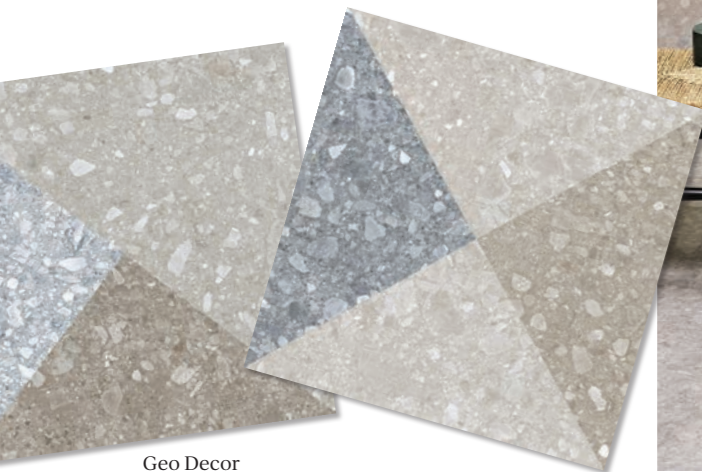

Plain

Geo Decor