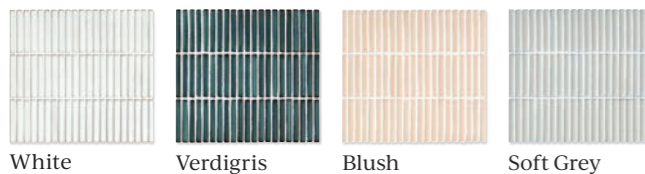

Blush

White Verdigris Blush Soft Grey