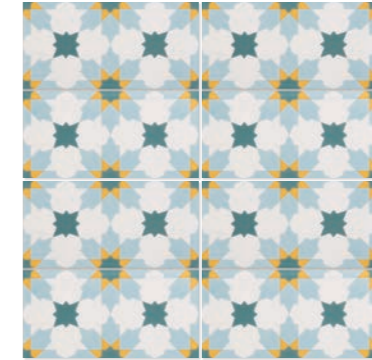

Unicorn

CERAMIC • SATIN

*Creates a dreamy effect,
perfect for 90's styling.*

Get nostalgic about your childhood with Unicorn! Playful and whimsical, the iridescence of these tiles creates a striking statement with mixed pastel tones and a soft matte finish to give a gentle, muted feel.

Format (cm)	£m² inc VAT	Sold by
10 x 40 x 1	£77.10	22 pieces (0.88m²)
Suitable for interior walls.		

Vacation

PORCELAIN • MATT

Reminiscent of designs found in Mediterranean homes, our in-house designed Vacation porcelain will make you want to head to sunny shores.

Format (cm)	£m² inc VAT	Sold by
20 x 20 x 1	£79.20	15 pieces (0.6m²)
Suitable for interior and domestic exterior walls and floors.		
Slip rating: R10, PTV +36 when wet		

Tiles displayed in sets of four

Tangier

@chantelelehdeshign. Photography: @paullmraig