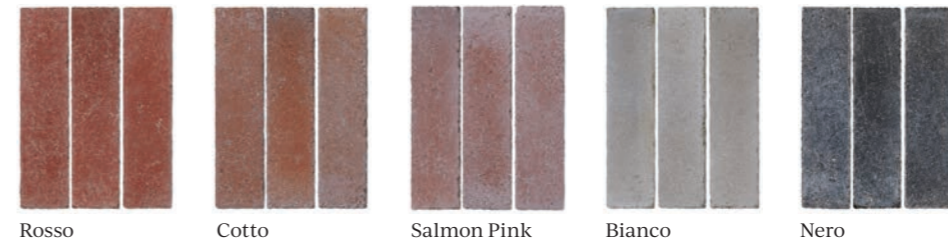

Sapphire Blue Emerald Green Aqua Forest Green Khaki Leaf Green Mint

Rosso Cotto Salmon Pink Bianco Nero

Tiles displayed in sets of three showing expected colour variation.

Order Free Samples
of your favourite
stone & tiles