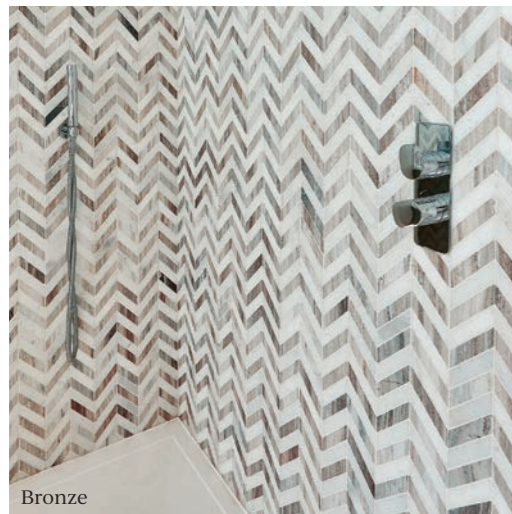

Amazon

Silver (floor)

Bronze