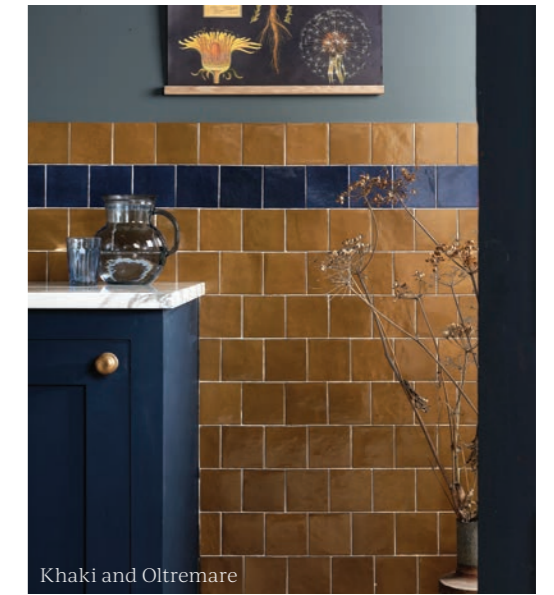

Glicine (wall) with Tokyo Marble Mosaic (floor)