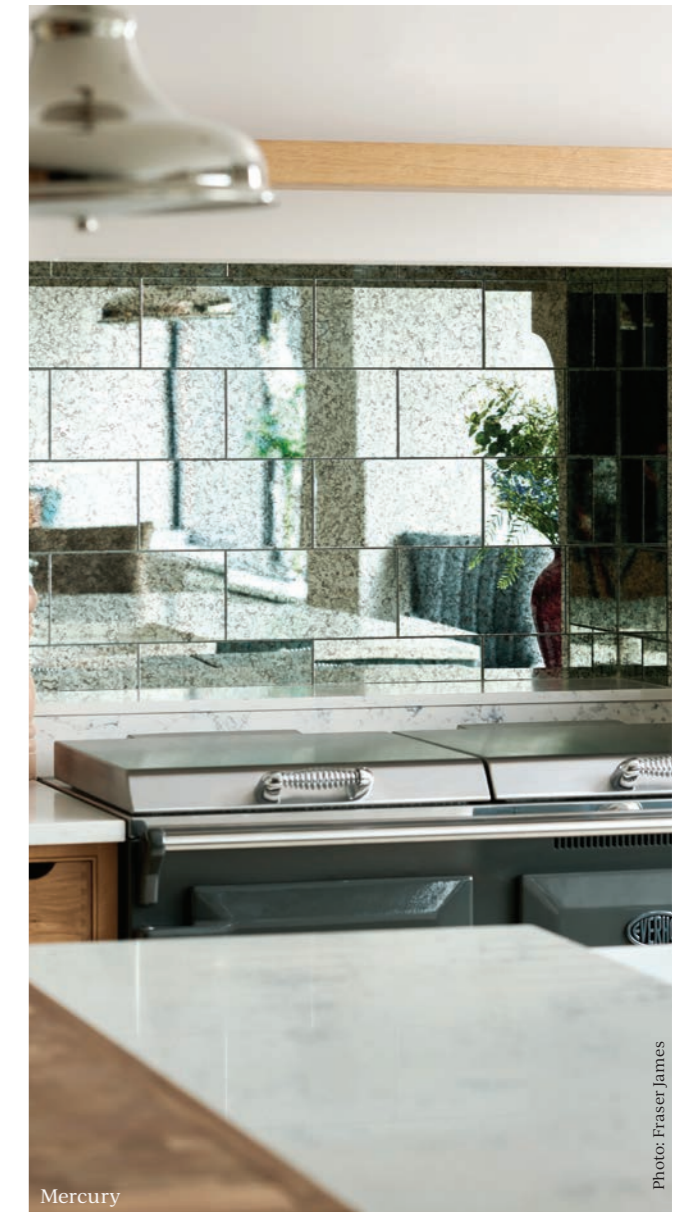

Suitable for interior walls.

Brass

Mercury

Photo: Fraser James

Santorini

CERAMIC • GLOSS OR SATIN

With all of the style of marble, but less maintenance, our Santorini Ceramic tile is versatile enough to work in many different rooms. We particularly love it in a shower teamed with a patterned floor.