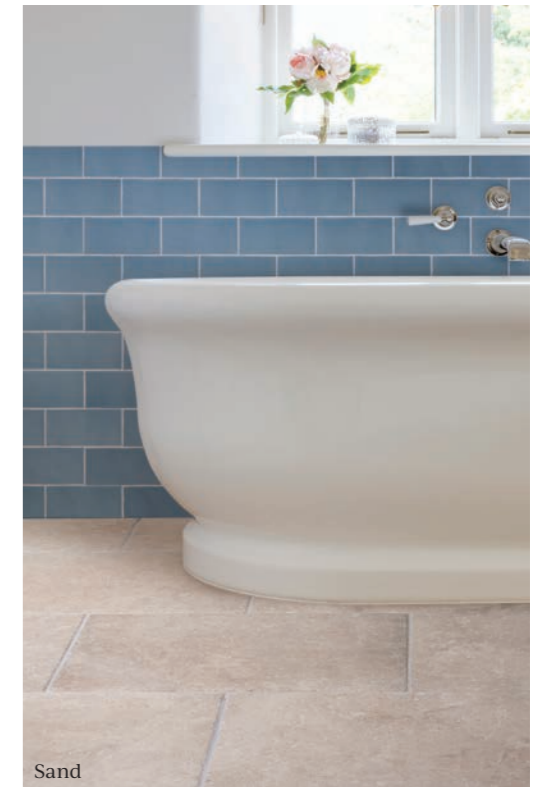

Format (cm)	£m ² inc VAT	Sold by
60 x 40 x 0.95	£59.00	4 pieces (0.96m ²)
Opus pattern x 0.95	£59.00	Repeat (0.72m ²)

Suitable for interior walls and floors. Slip rating: R10

Grey Opus Pattern

Beige Opus Pattern