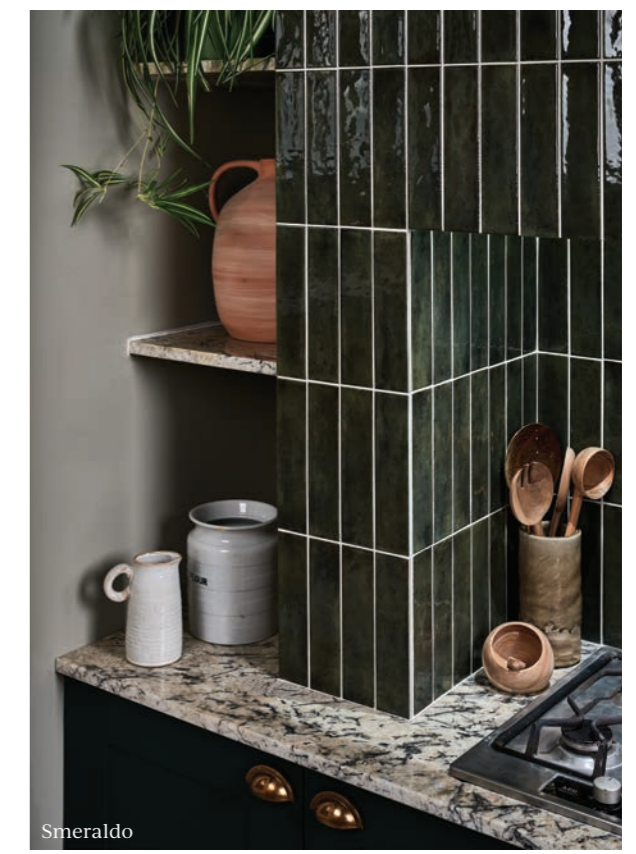

Credit: London Basin Co.

Smeraldo