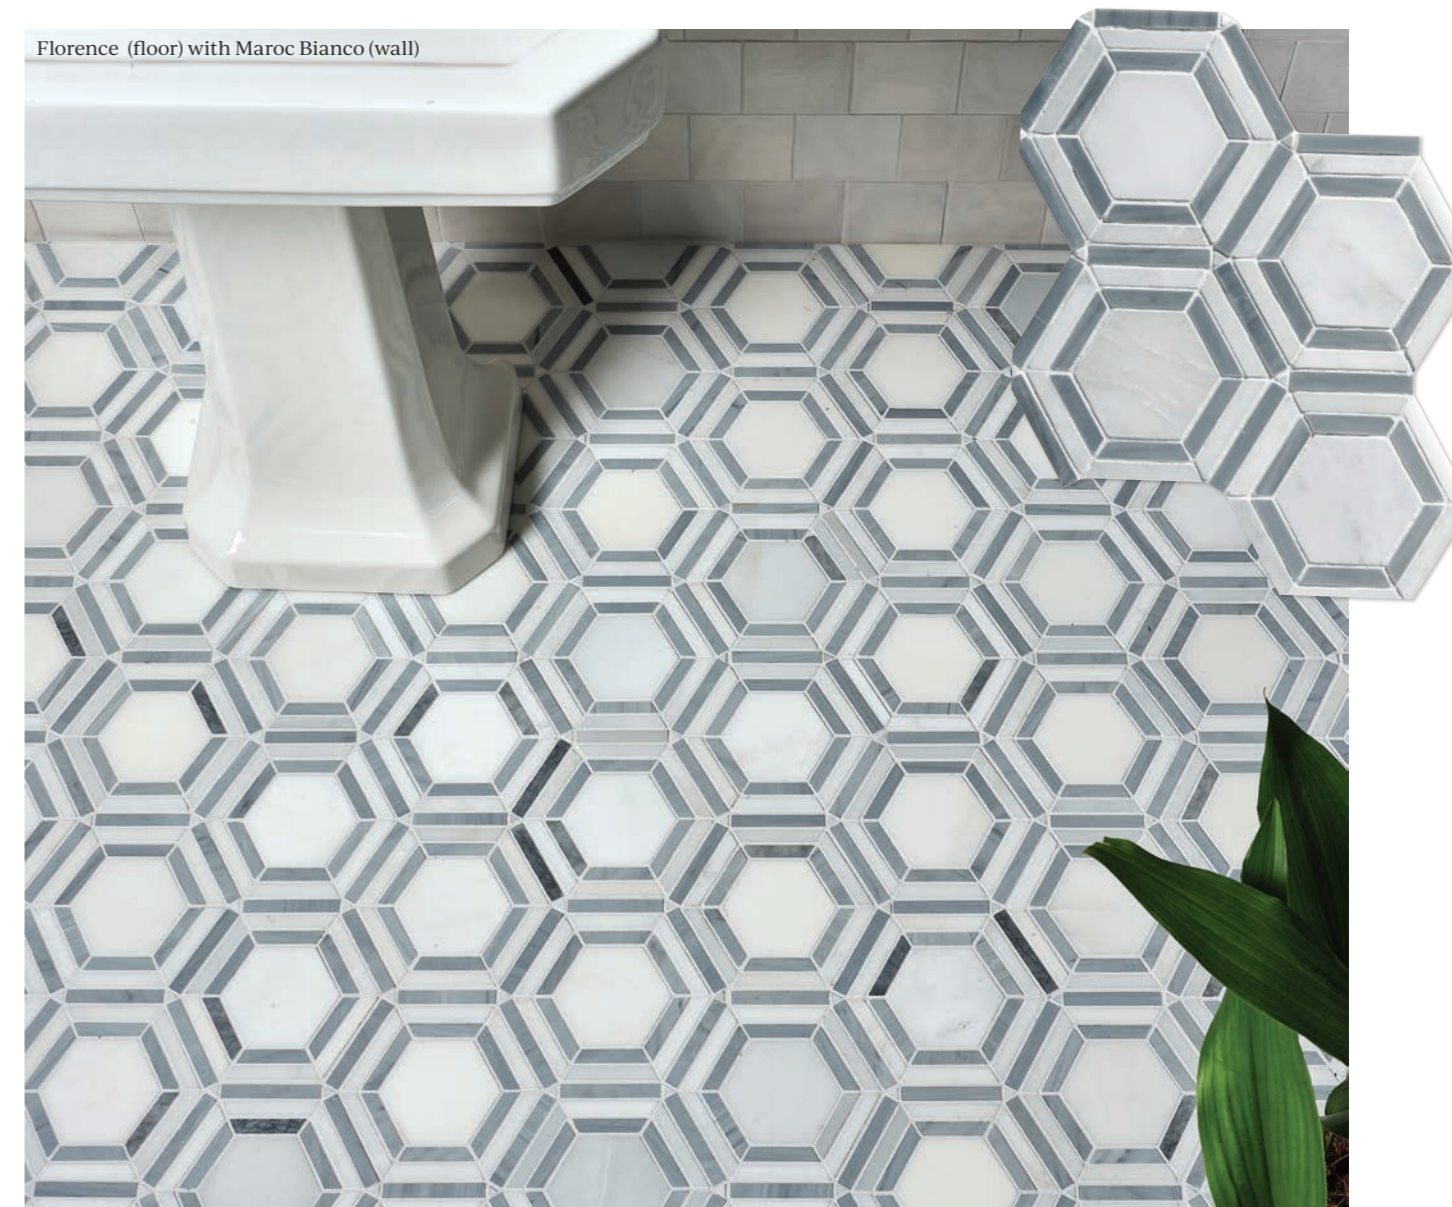

Florence (floor) with Maroc Bianco (wall)