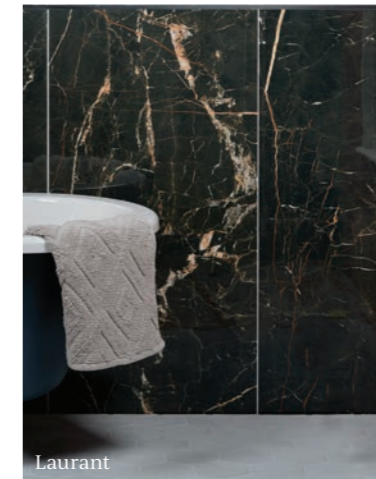

Marble Luxe

PORCELAIN • POLISHED

A large format porcelain tile, Marble Luxe gives any room a luxurious look with its rich veined patterns and choice of high-impact colours.

Format (cm)	£m² inc VAT	Sold by
60 x 120 x 1	£93.00	2 pieces (1.44m²)

Suitable for interior walls and floors.

The polished finish gives authentic depth to the marble effect - a real wow factor.