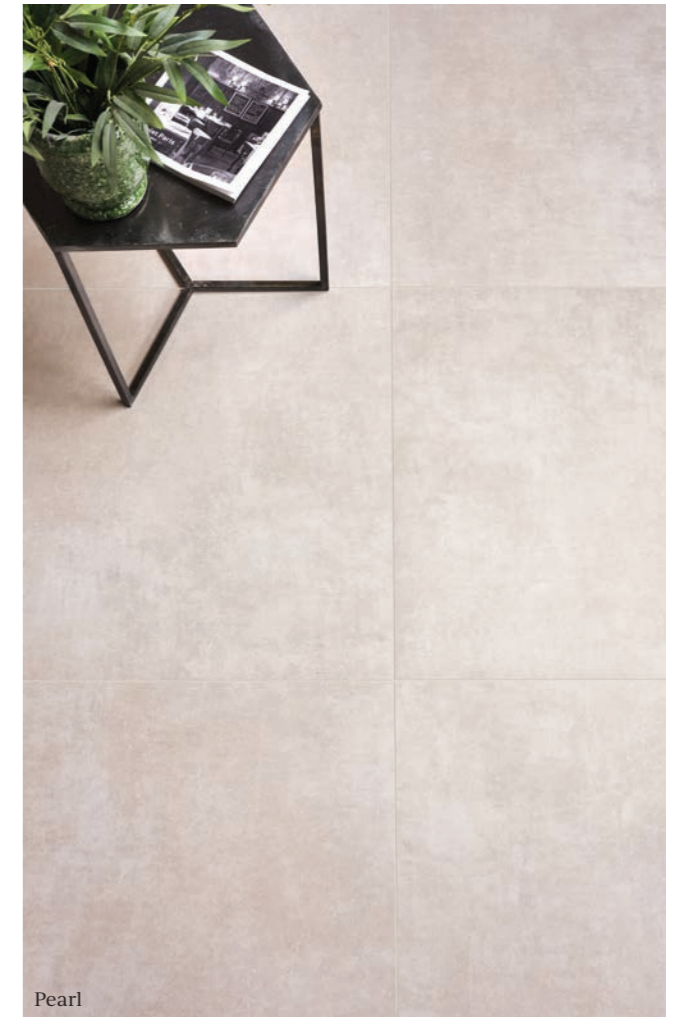

Format (cm)	£m ² inc VAT	Sold by
60 x 60 x 1	£51.00	4 pieces (1.44m ²)
60 x 120 x 1	£62.00	2 pieces (1.44m ²)

Suitable for interior walls and floors. Slip rating: R9

Sand

Grey

Pearl

Loft Vintage

PORCELAIN • SATIN