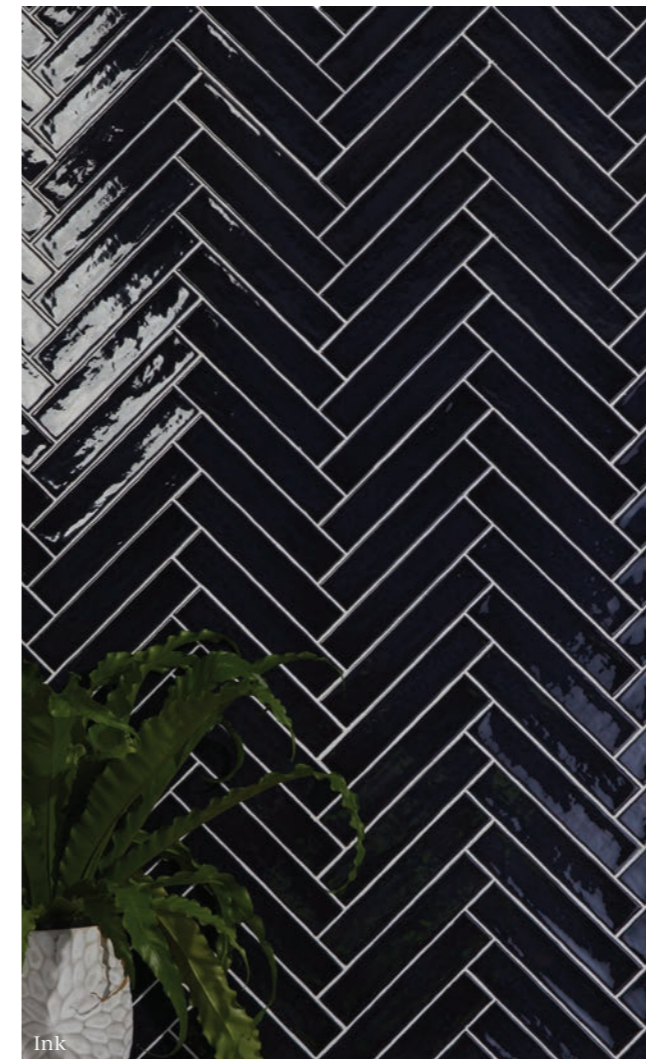

Atlas

PORCELAIN • MATT

With its decorative starburst design, Atlas is a porcelain tile that can be used indoors or out, to create a statement look. It's perfect for kitchens, bathrooms, hallways and porches and can be used to enhance a Victorian or period property with its heritage look and feel.

Format (cm)	£m² Inc VAT	Sold by
20 x 20 x 1	£79.20	15 pieces (0.6m²)

Suitable for interior and domestic exterior walls and floors.
Slip rating: R10, PTV +36 when wet
Medium slip risk: This should not be used on pool surrounds and should be kept clean to maintain slip resistance.

Avebury

CERAMIC • GLOSS

These glazed, brick-style tiles take inspiration from old Wiltshire cottages. From traditional pure white through to soft stone shades, Avebury bricks give you the option of inventive patterns, or solid blocks of colour, that add real character to modern kitchens and bathrooms.

Format (cm)	£m² Inc VAT	Sold by
5 x 25 x 1	£84.48	40 pieces (0.5m²)

Suitable for interior walls.

Bathroom design, installation and photography by Simply Bathrooms (Surrey) Ltd.