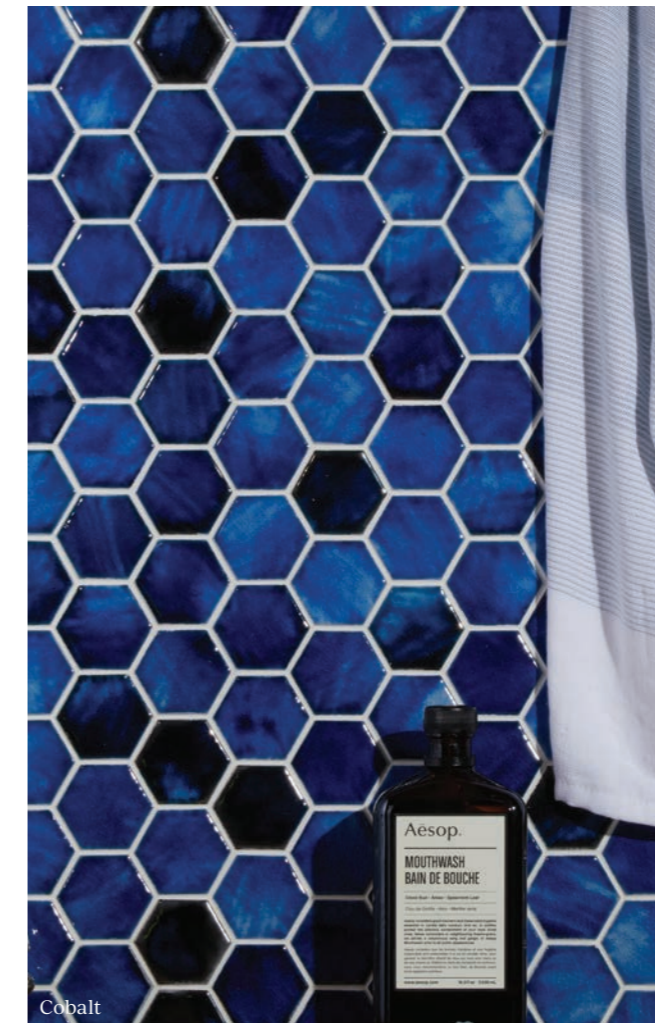

Emerald, shown with Tisbury Porcelain

Cobalt