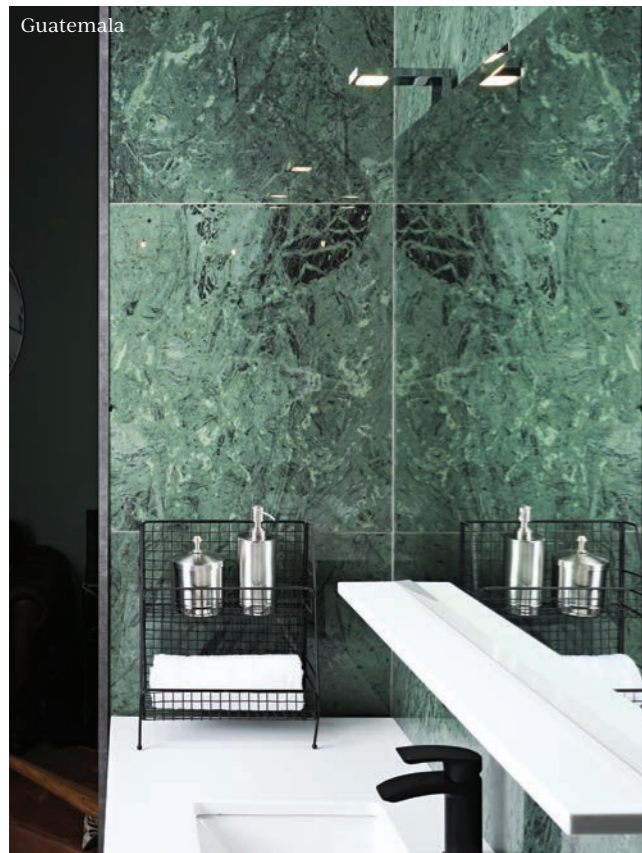

Rainforest

PORCELAIN • POLISHED

Reminiscent of the deep, rich greens of jungle plants, use our Rainforest porcelain to evoke a sense of calm and reflection, whilst creating a stunning look.

Format (cm)	£m² inc VAT	Sold by
60 x 120 x 1	£87.50	2 pieces (1.44m²)
Suitable for interior walls and floors.		

The emerald green tones create a sense of calm.