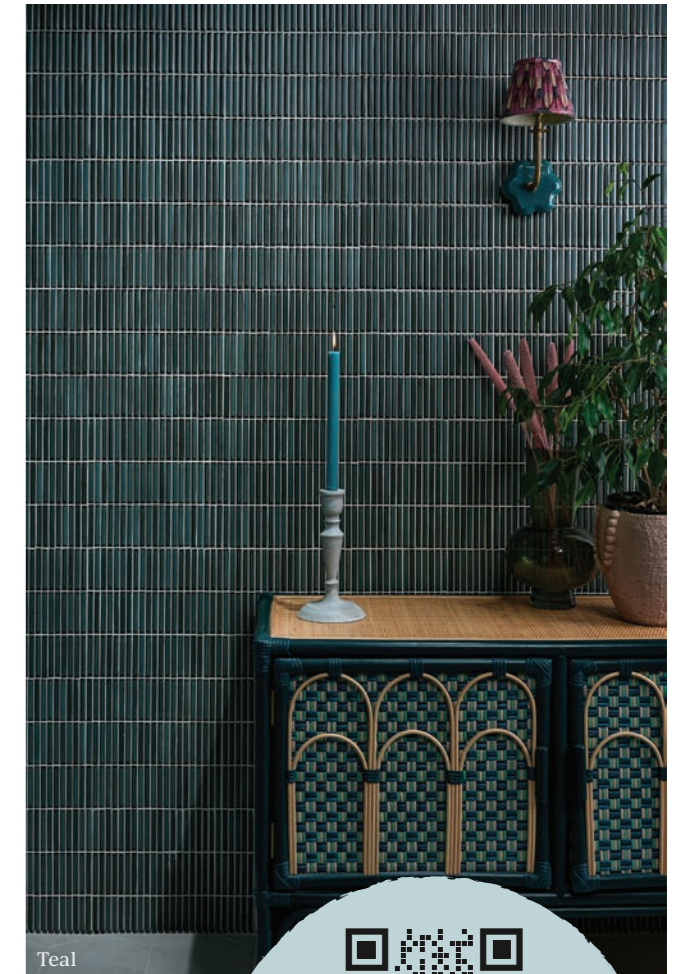

Teal

Order Free Samples
of your favourite
stone & tiles