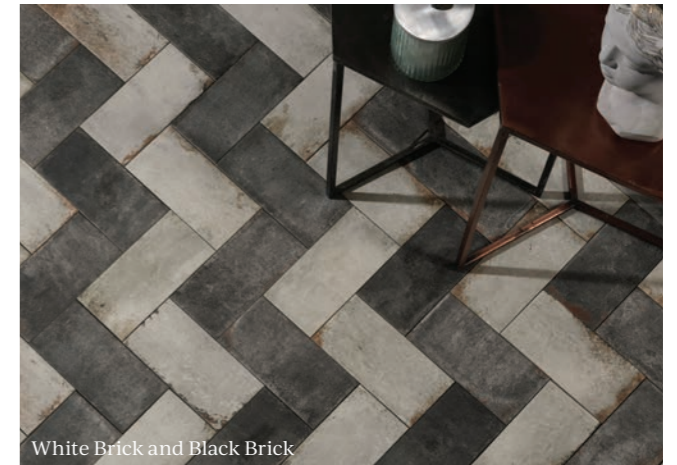

Mediterranean

PORCELAIN • MATT

With the look and feel of natural limestone, this porcelain tile is durable and hardwearing. The intricate fossils and neutral tones make this the perfect choice for enhancing both classic and contemporary schemes.

Format (cm)	£m² inc VAT	Sold by
60.4 x 90.6 x 1	£90.00	3 pieces (1.64m²)

Suitable for interior walls and floors. Slip rating: R10

Osterley

PORCELAIN • TEXTURED

The ground floor at Osterley Park in Middlesex displays an iconic chequerboard limestone floor, worn over the years by the passage of scullery maids and footmen. Our Osterley porcelain tiles authentically replicate this aged look, but with all the practicality and low maintenance of porcelain, and an R11 slip rating for use indoors and out.

Option	Format (cm)	£m² inc VAT	Sold by
Brick	11 x 22.5 x 1	£63.50	20 pieces (0.495m²)
Square	22.5 x 22.5 x 1	£57.50	20 pieces (1.01m²)

Suitable for interior and exterior walls and floors. Slip rating: R11
These tiles are non-rectified, so to achieve a checkerboard effect, wider grout joints are needed.

Tapping into the vintage chic trend, Osterley has a stylish retro effect.