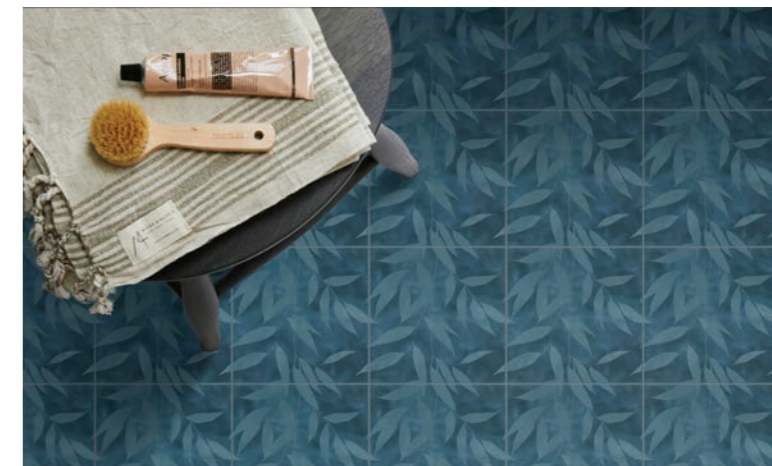

Clarissa Hulse Collection

Wild Botanicals

PORCELAIN • MATT

Clarissa designed this truly stunning collection of tiles to bring the wild beauty of nature into kitchens, bathrooms and even steam rooms. With a random mix of nine designs available in three colourways, Wild Botanicals features the silhouettes of different British wild flowers or meadow grasses against a soft watercolour wash in midnight Blue, smoky Green or blush Pink.

Format (cm)	£m² inc VAT	Sold by
20 x 20 x 1	£97.50	15 pieces (0.6m²)

Suitable for interior and domestic exterior walls and floors.
Slip rating: R10, PTV +36 when wet
Medium slip risk: This should not be used on pool surrounds and should be kept clean to maintain slip resistance.

Willow

PORCELAIN • MATT

Featuring a spray of willow leaves, these gorgeous tiles will add a touch of natural elegance to any wall or floor. Clarissa painted the inky background using watercolours to contrast with the luminous leafy silhouettes and capture a dreamy, moonlit moment.

Format (cm)	£m² inc VAT	Sold by
20 x 20 x 1	£97.80	15 pieces (0.6m²)

Suitable for interior and domestic exterior walls and floors.
Slip rating: R10, PTV +36 when wet
Medium slip risk: This should not be used on pool surrounds and should be kept clean to maintain slip resistance.

Teal

Blue