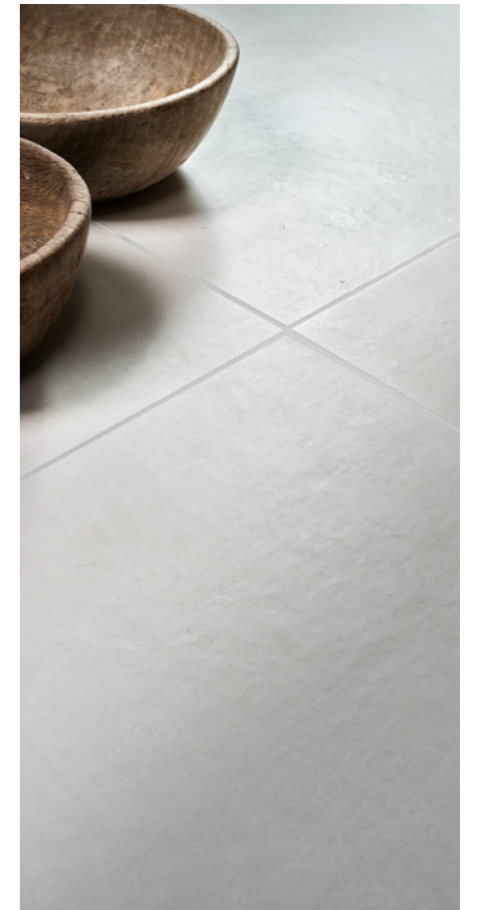

# PEROLA

PORCELAIN - SATIN

With a clean, bright white tone and a subtly textured surface, this tile is seriously versatile and can be paired with almost any colour.

**FORMAT (CM)**

59.5 x 59.5 x 0.98  
59.5 x 120 x 1