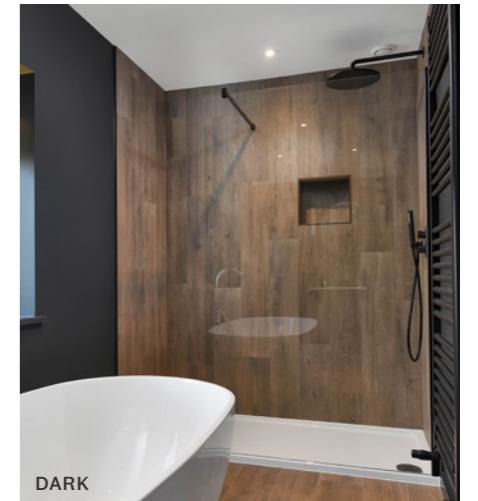

PEARL

DARK

FRANKLIN

PORCELAIN - MATT

A large format wood effect porcelain tile that will give interiors a realistic timber look with natural grains and swirled knots. Use throughout your home as a seamless, organic backdrop to open-plan spaces.

FORMAT (CM)
19.5 x 120 x 1

£M² INC VAT
£61.90

SOLD BY
7 pieces (1.638m²)

Suitable for interior walls and floors.
Slip rating: R9. Rectified.