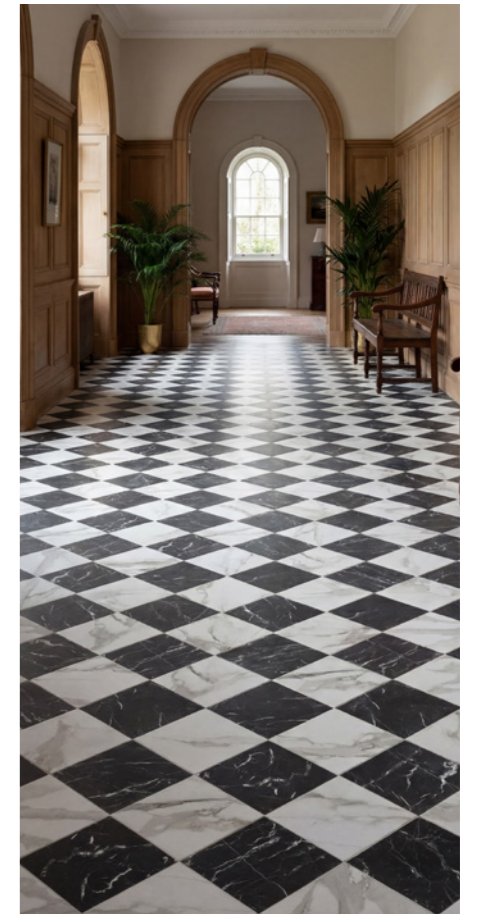

# BUTLER

PORCELAIN - MATT

A look favoured since ancient times, monochrome floors are trending once again. Use Butler to recreate the chequerboard look with its striking marble graphic. The crisp white Calacatta and opulent dark Marquina tiles work well on their own too.