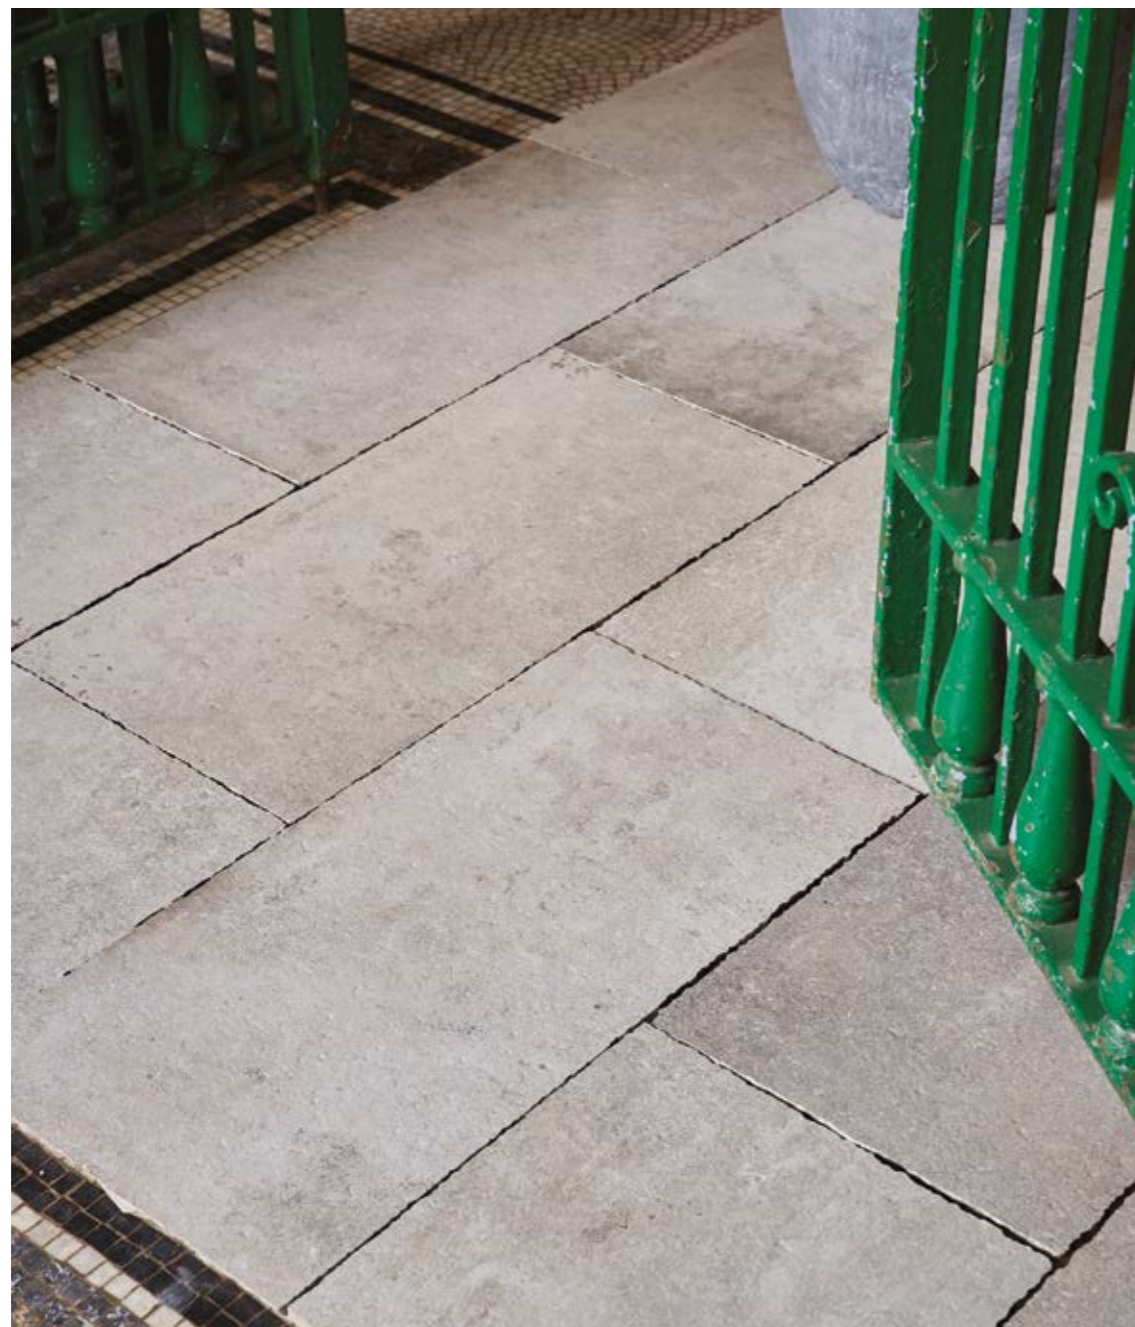

60 x 120 x 1cm | Box = 2 pieces (1.44m²)

Availability: Usually in stock

Suitability: Domestic interior walls & floors

Harrogate

PORCELAIN | MATT & VINTAGED

30 x 60 x 1cm | Box = 6 pieces (1.08m²)
60 x 60 x 1cm | Box = 4 pieces (1.44m²)
60 x 90 x 1cm | Box = 3 pieces (1.62m²)