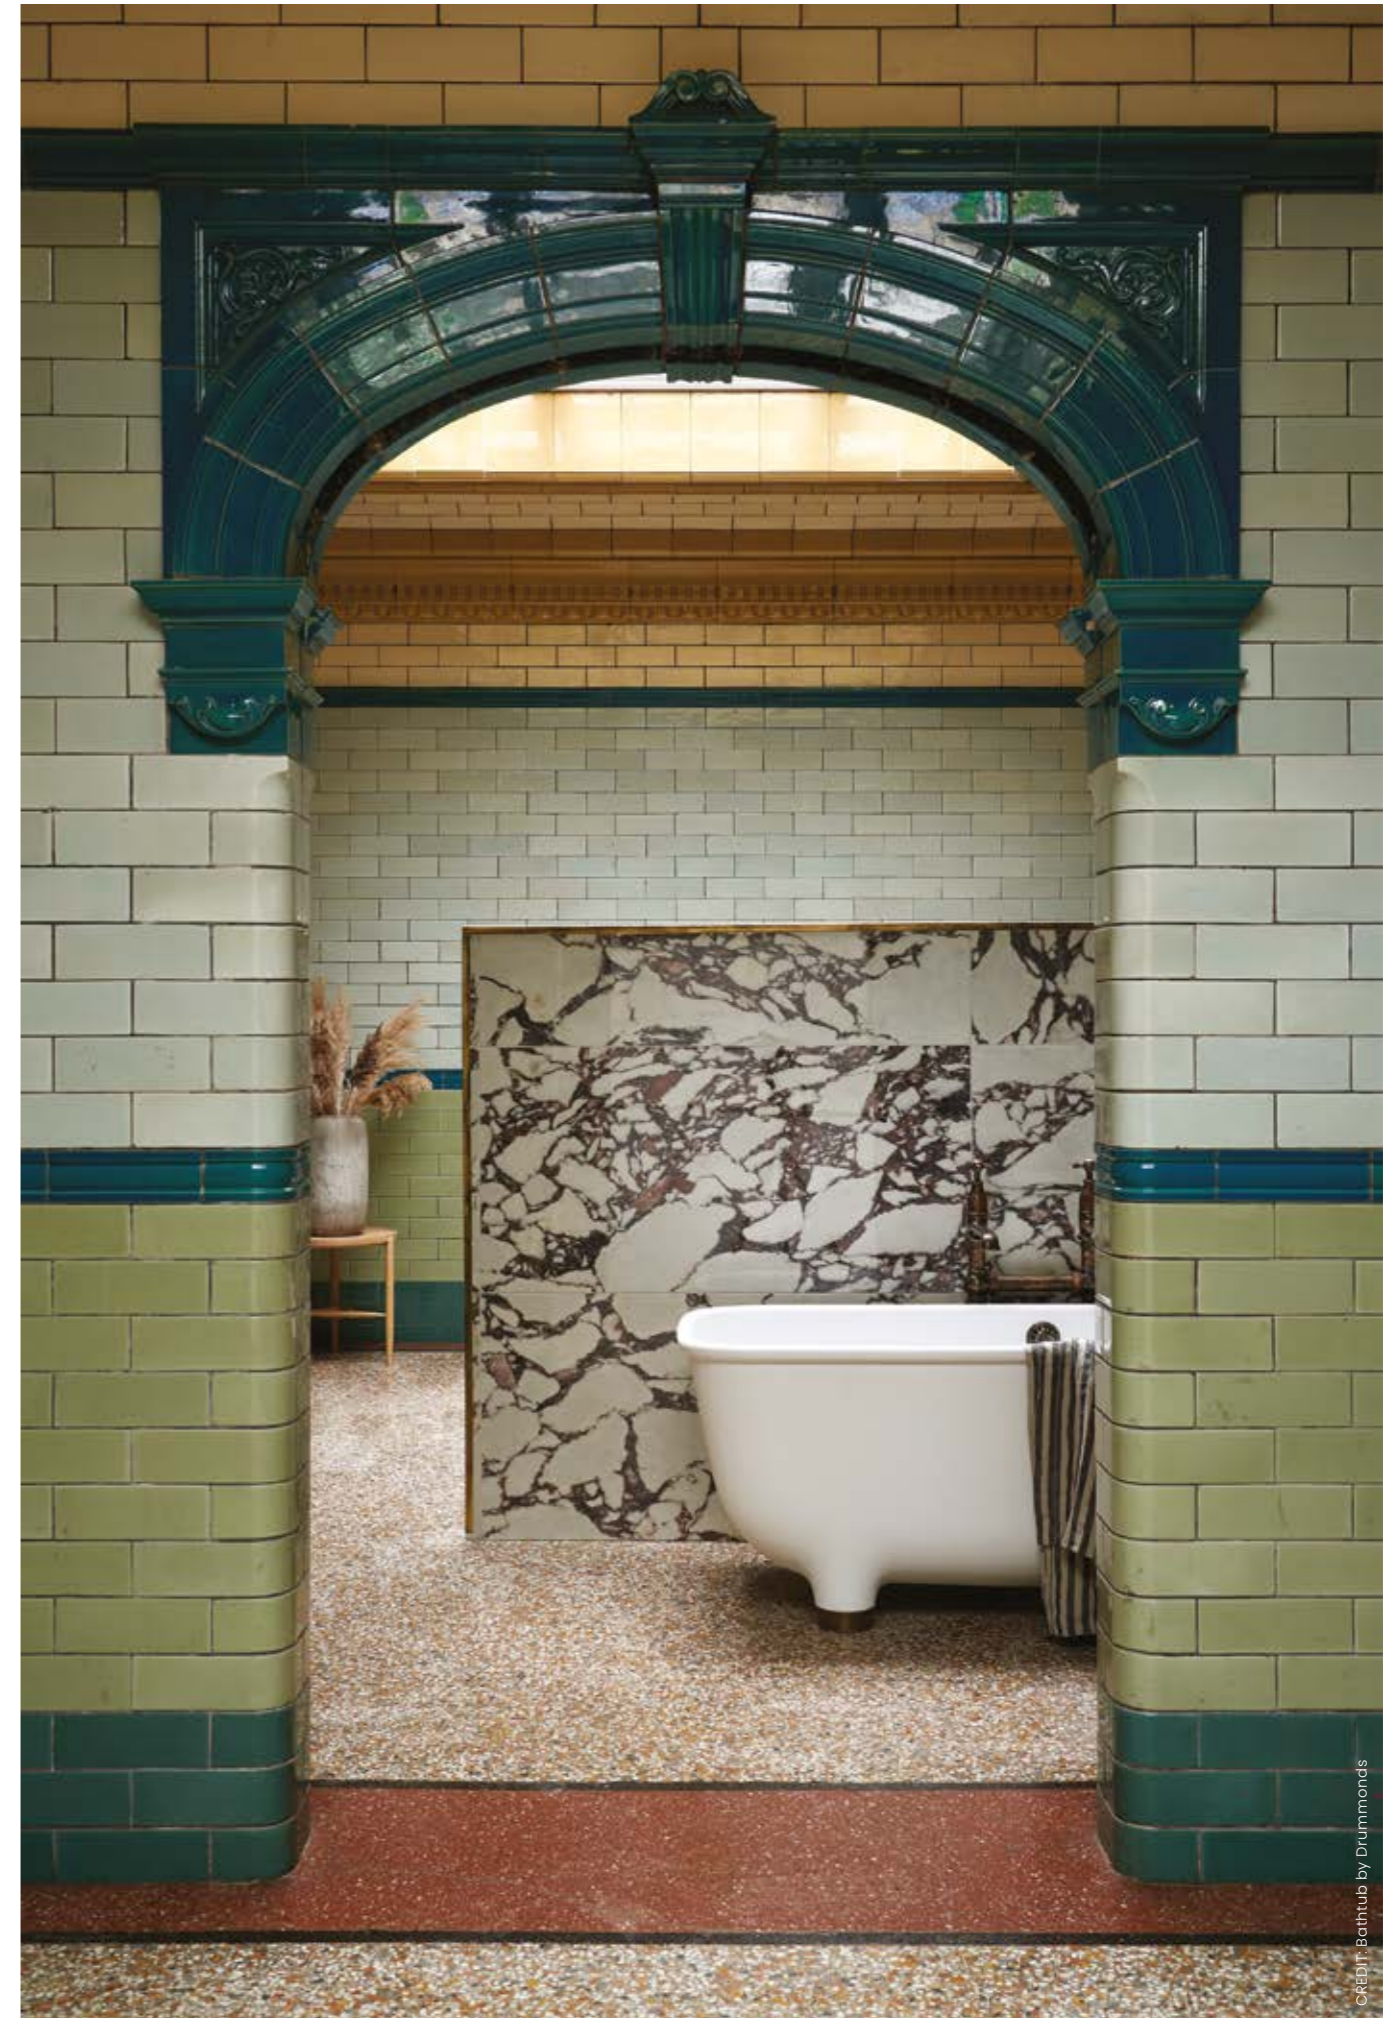

60 x 120 x 1cm | Box = 2 pieces (1.44m²)

Availability: Usually in stock

Suitability: Domestic interior walls & floors

Harrogate

PORCELAIN | MATT & VINTAGED

30 x 60 x 1cm | Box = 6 pieces (1.08m²)
60 x 60 x 1cm | Box = 4 pieces (1.44m²)
60 x 90 x 1cm | Box = 3 pieces (1.62m²)