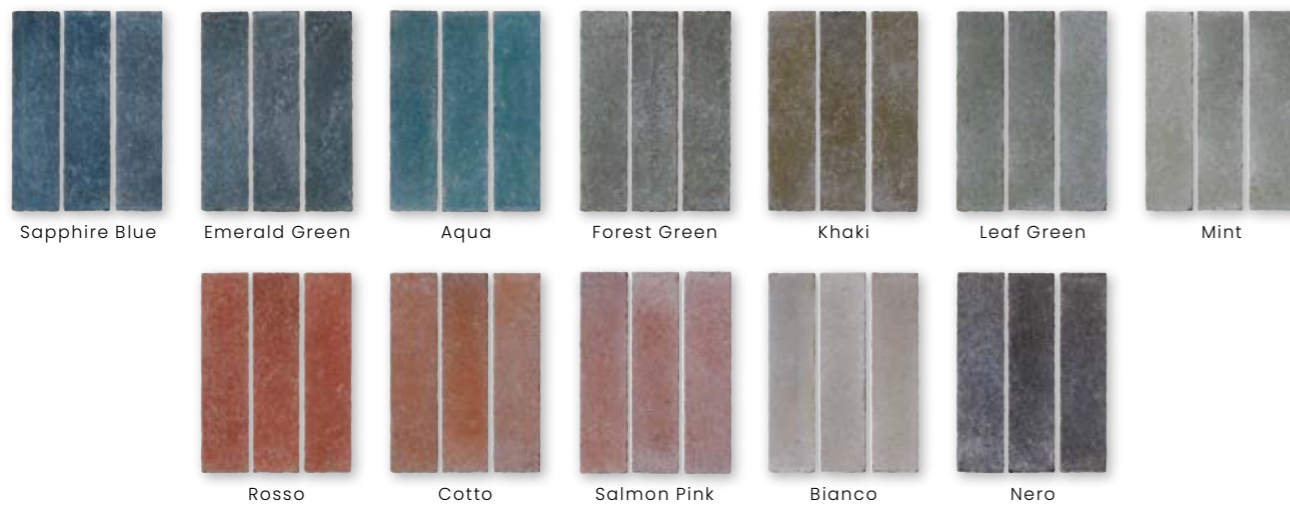

Sequel

REFORMED STONE | TUMBLED

Tiles displayed in groups of three 6 x 25 x 1.5cm tiles

12.25 x 12.25 x 1.5cm | Sold by 1m² | Available in Bianco, Cotto, Mint, Nero, Salmon Pink
25 x 25 x 1.5cm | Sold by 1m² | Available in Bianco, Cotto, Mint, Nero, Salmon Pink
6 x 25 x 1.5cm | Sold by 1m² | Available in all shades shown

Natural tonal variations: Medium | Availability: Usually in stock

Suitability: Domestic/light commercial interior and exterior walls and floors, sealing required