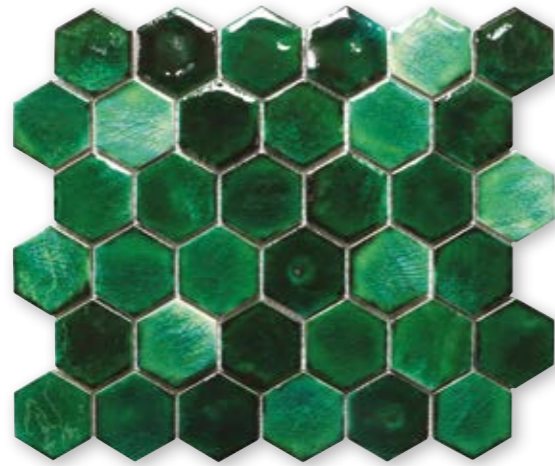

Peacock Blue Brick

Fern Brick

Coral Brick

Deep White Brick

Royal Green Fluted Brick

Peacock Blue Fluted Brick

Fern Fluted Brick

Coral Fluted Brick

Deep White Fluted Brick

Brick: 6.2 x 12.5 x 1cm | Box = 64 pieces (0.5m²)
 Fluted Brick: 6.2 x 12.5 x 1.2cm | Box = 56 pieces (0.4m²)
 Square: 12.5 x 12.5 x 1cm | Box = 32 pieces (0.5m²)

Availability: Usually in stock
 Suitability: Domestic/light commercial interior walls

Koseto

PORCELAIN MOSAIC
CRACKLE GLAZE

Cobalt

Emerald

27 x 31.2 x 0.7cm | 11.87 sheets per m² | Sold per sheet

Availability: Usually in stock

Suitability: Domestic/light commercial interior walls

Supplied on a mesh backing