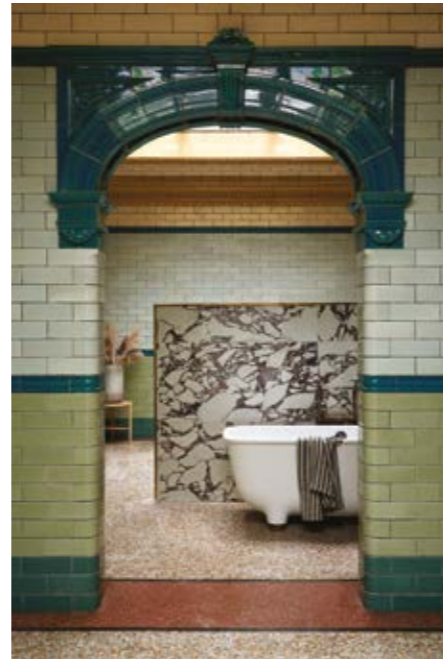

“
As soon as we
visited the baths,
the connection
between our
Rituals collection
and the building
was immediate.”
”