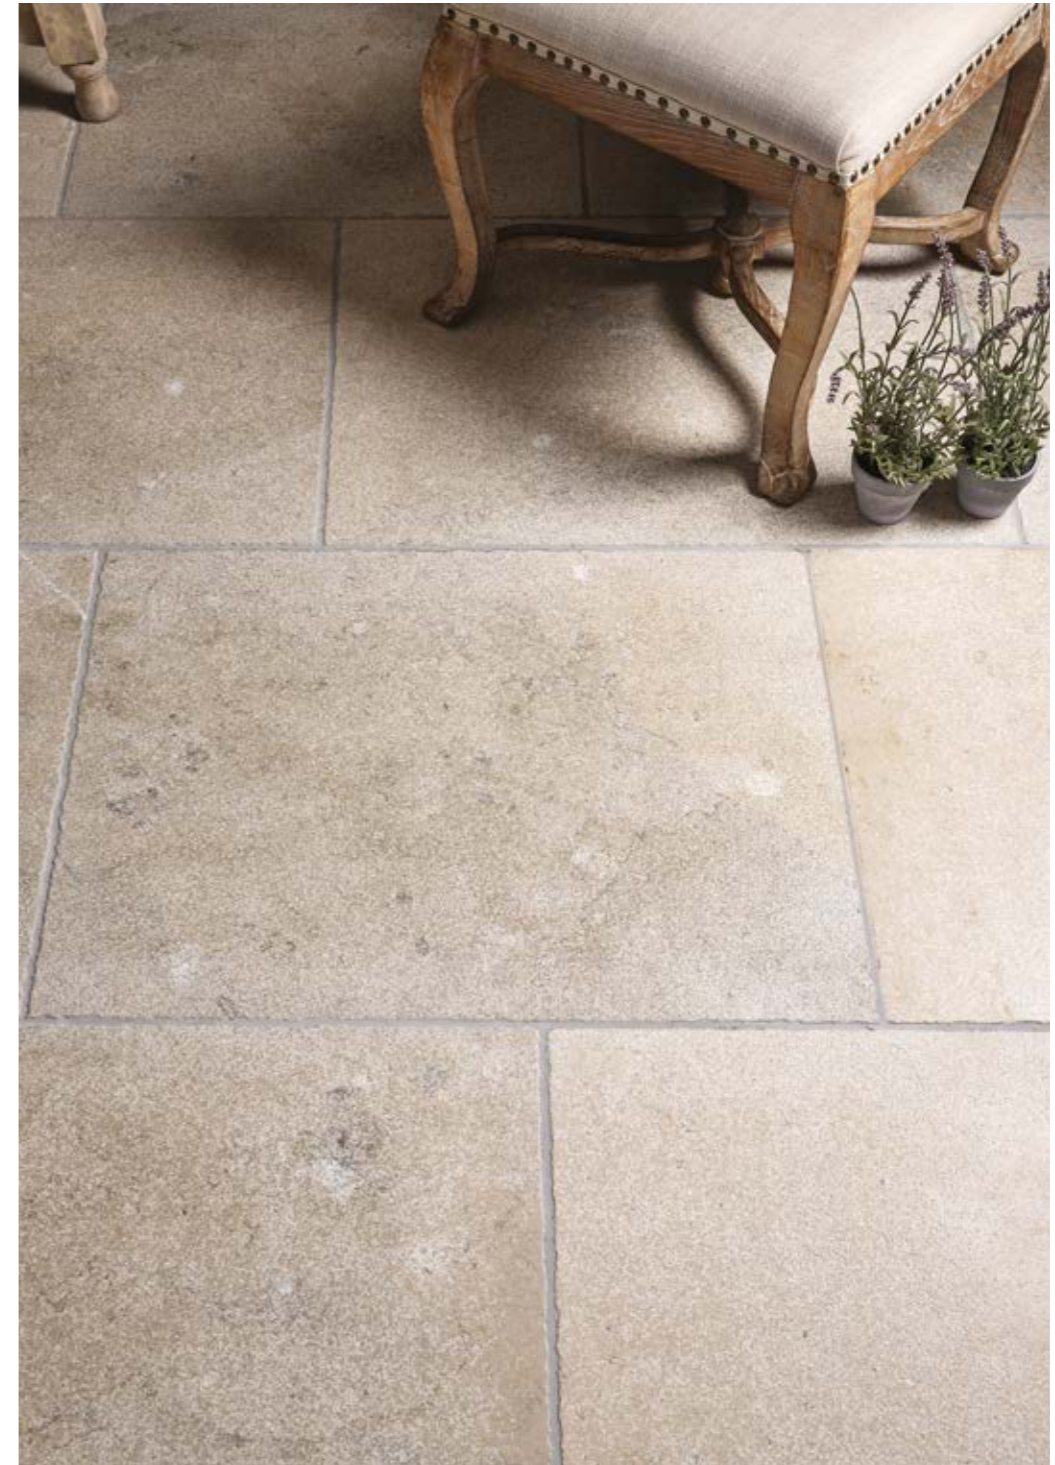

Pimlico

LIMESTONE | WEATHERED

60 x Random x 2cm | Sold by 1m²

Natural tonal variations: High | Availability: Usually in stock

Suitability: Domestic/heavy commercial interior and exterior floors, sealing required