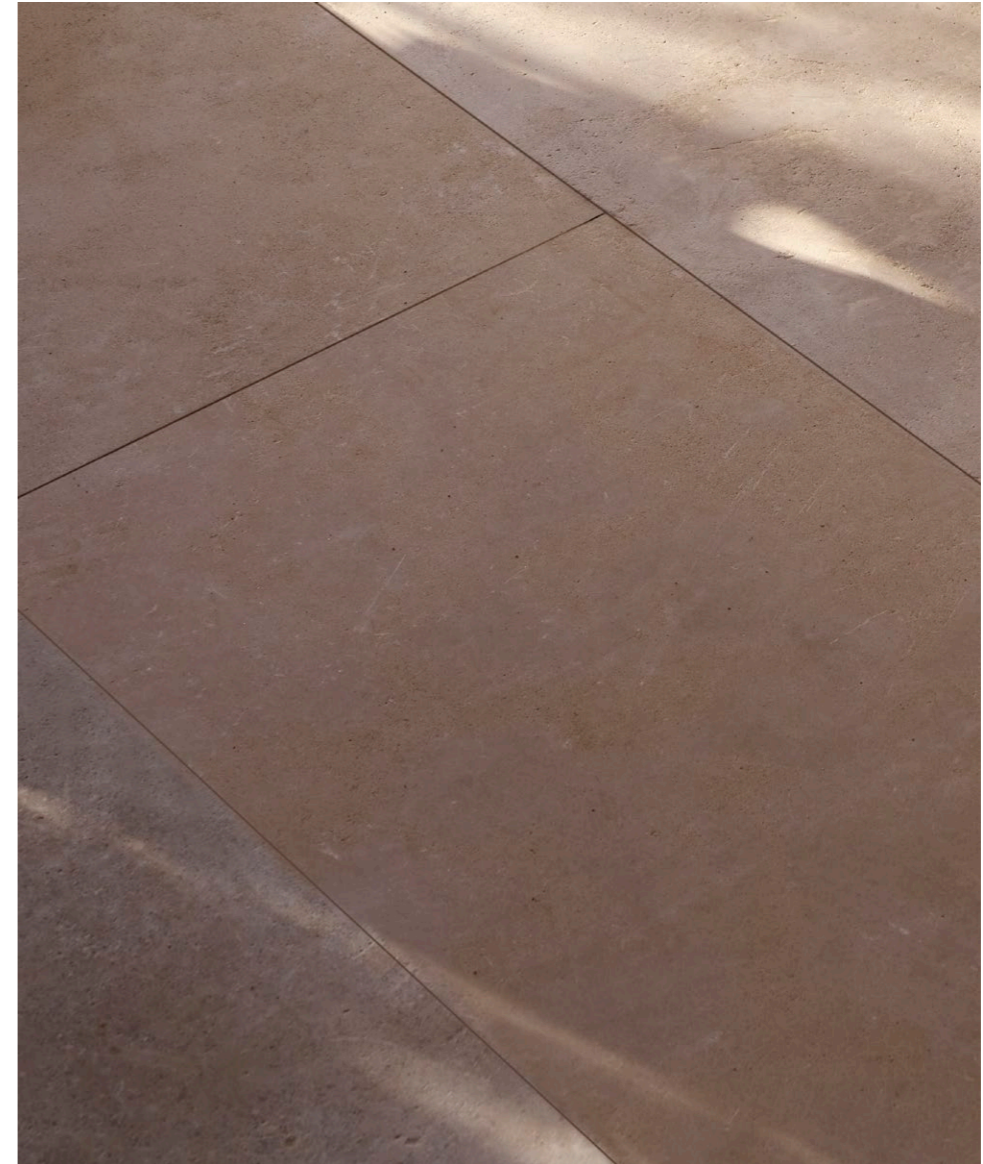

Riviera

LIMESTONE | TUMBLED

40.6 x Random x 1.8cm | Sold by m²

Natural tonal variations: High | Availability: Usually in stock

Suitability: Domestic/light commercial interior walls & floors, external paving, sealing required