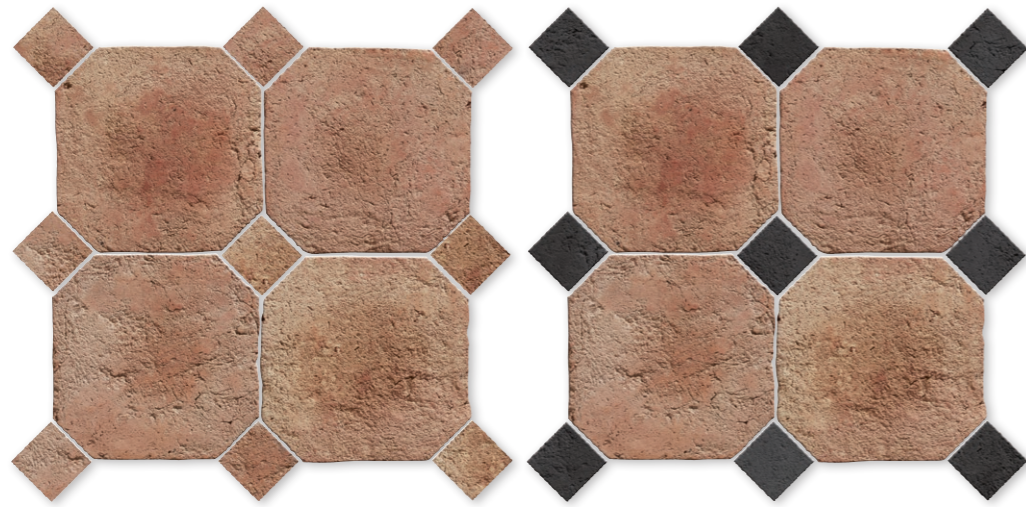

NEW FORMATS

Tetbury

TERRACOTTA | HANDMADE

Octagons Inc. Cabochons

Bejmat: 6.5 x 20 x 2cm | Sold by 0.013m²

Octagons Inc. Cabochons: 25 x 25 x 2cm | Sold by 0.067m²

Natural tonal variations: Medium | Availability: Usually in stock
Suitability: Domestic/light commercial interior floors, sealing required
Find more Tetbury formats on our website.