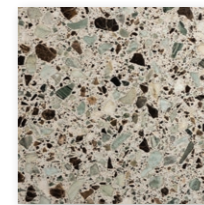

Natural tonal variations: Medium | Availability: Usually in stock
Suitability: Domestic/Light commercial interior walls and floors, sealing required

NEW COLOURS

Vinci

TERRAZZO | HONED

Veneta

San Michele

Sant' Erasmo