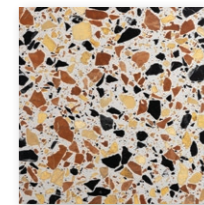

NEW COLOURS

Vinci

TERRAZZO | HONED

San Marco

183 x 123 x 2cm Slab | Sold by piece (2.25m²)
60 x 60 x 1.2cm | Box = 3 pieces (1.09m²)

Natural tonal variations: Medium | Availability: Usually in stock
Domestic/light commercial interior walls & floors
Non-rectified