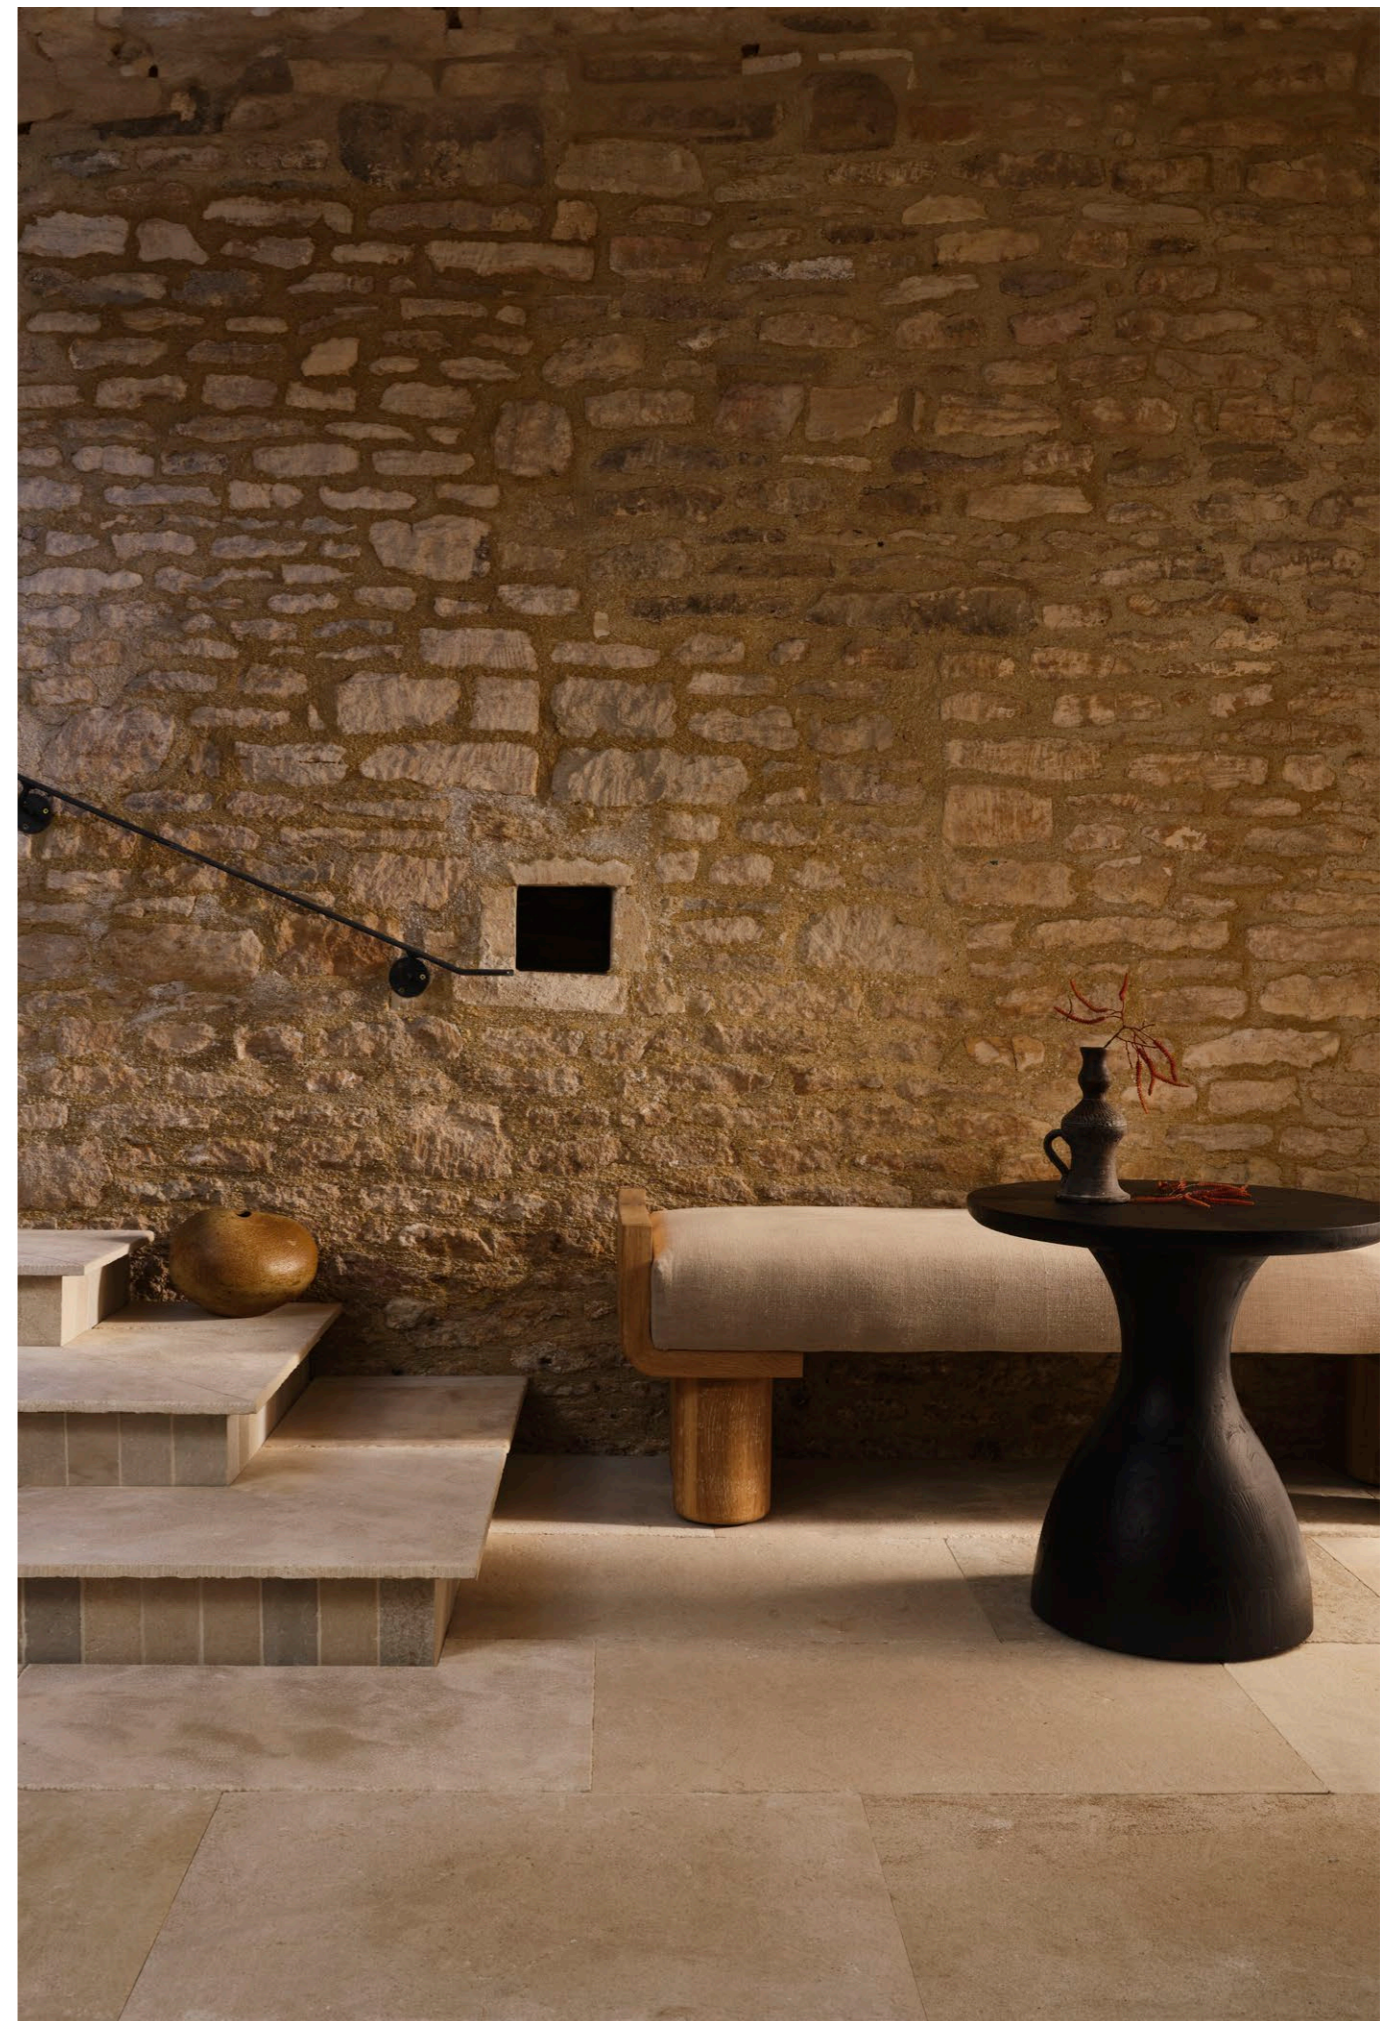

WALLS: BEJMAT. FLOORING: WOODCHESTER

Touraine

LIMESTONE | SEASONED

50 x Random x 1.8cm | Sold by m²

Natural tonal variations: High | Availability: Usually in stock

Suitability: Domestic/light commercial interior walls & floors, external paving, sealing required